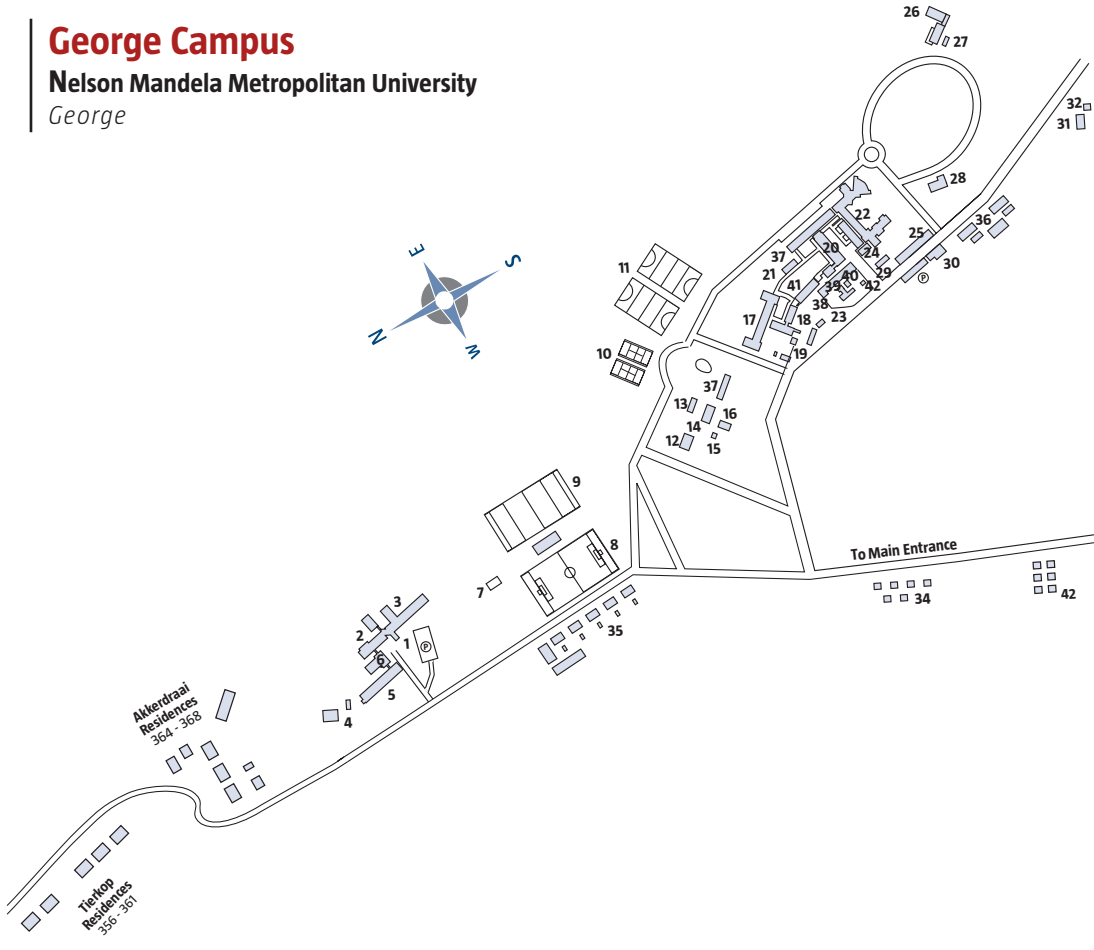

George Campus

Nelson Mandela Metropolitan University

George

- 1 Admin Building
- 2 Staff lounge
- 3 Conference Centre
- 4 Garages
- 5 Research Building
- 6 Research Link
- 7 Cricket net
- 8 Soccer field
- 9 Rugby field
- 10 Tennis courts
- 11 Hockey & Cricket fields
- 12 Residence Superintendent's house
- 13 Pool
- 14 Future gymnasium
- 15 Staff Club House
- 16 Squash court
- 17 Outeniqua Residence
- 18 Dining Hall
- 19 Laundry
- 20 Main Hall
- 21 Lecture Venue
- 22 Lecture venues and library
- 23 Sneezewood Residence
- 24 Lecture Venue
- 25 Babcock Building
- 26 Student Recreation Centre
- 27 Student Centre
- 28 Pampoenkraal
- 29 Health Centre
- 30 Technical Workshops
- 31 Ystermariens Residence
- 32 Ablution facilities
- 33 Patula Residence
- 34 Windheuvel Houses
- 35 Arbore, Kamassi, Umdoni & Phoenix Residences
- 36 Furntech
- 37 Mopani Offices & Lecture Venues
- 38 Okkraal Residence
- 39 Kiepersol Residence
- 40 Assegaai Offices, Student Societies
- 41 Kalandar Residence
- 42 De Hoek Residence