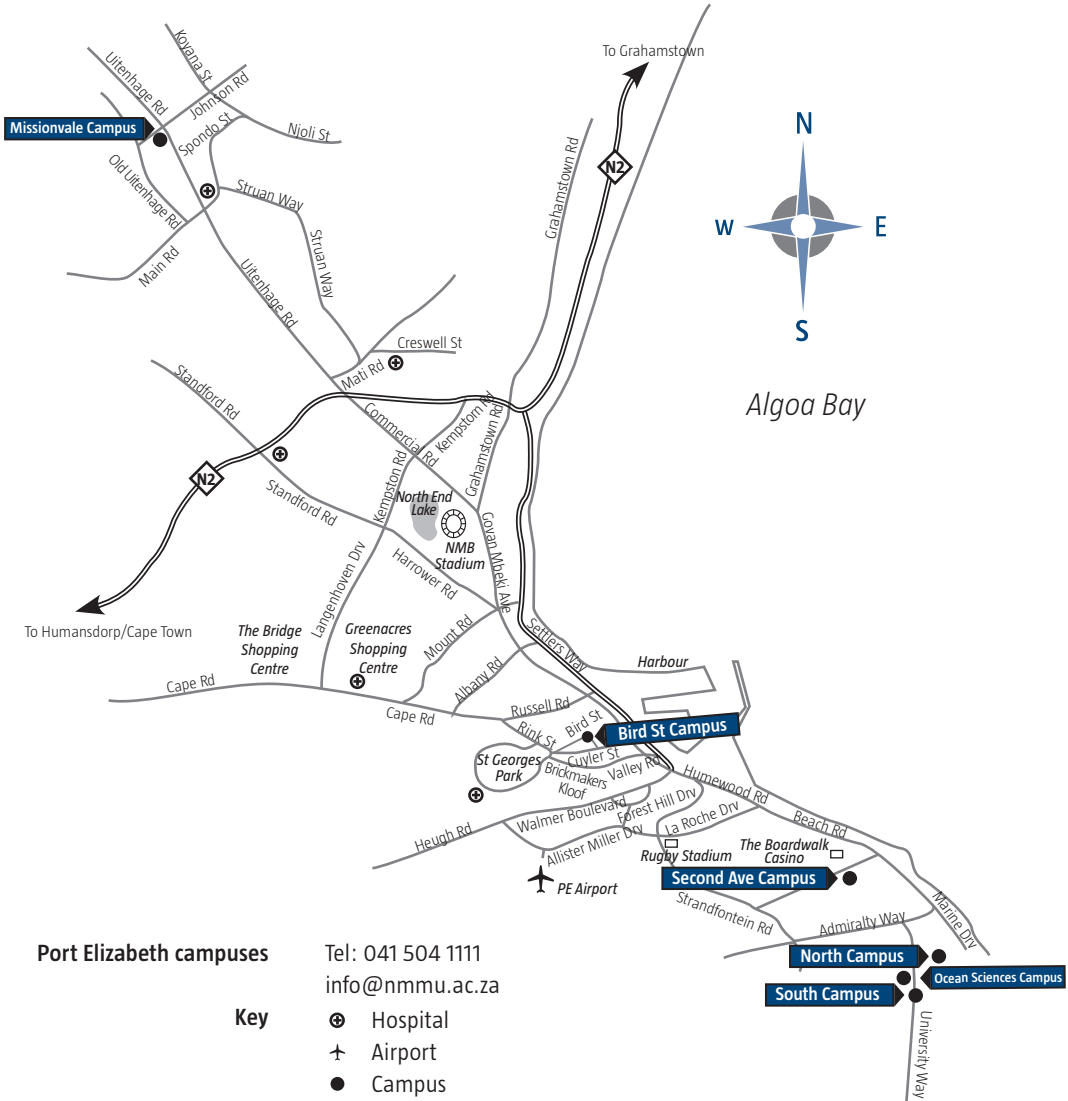

Inter-campus map

Nelson Mandela Metropolitan University

Nelson Mandela Bay

Port Elizabeth campuses

Tel: 041 504 1111
info@nmmu.ac.za

Key

- ⊕ Hospital
- ✈ Airport
- Campus
- Arterial Road
- = Highway