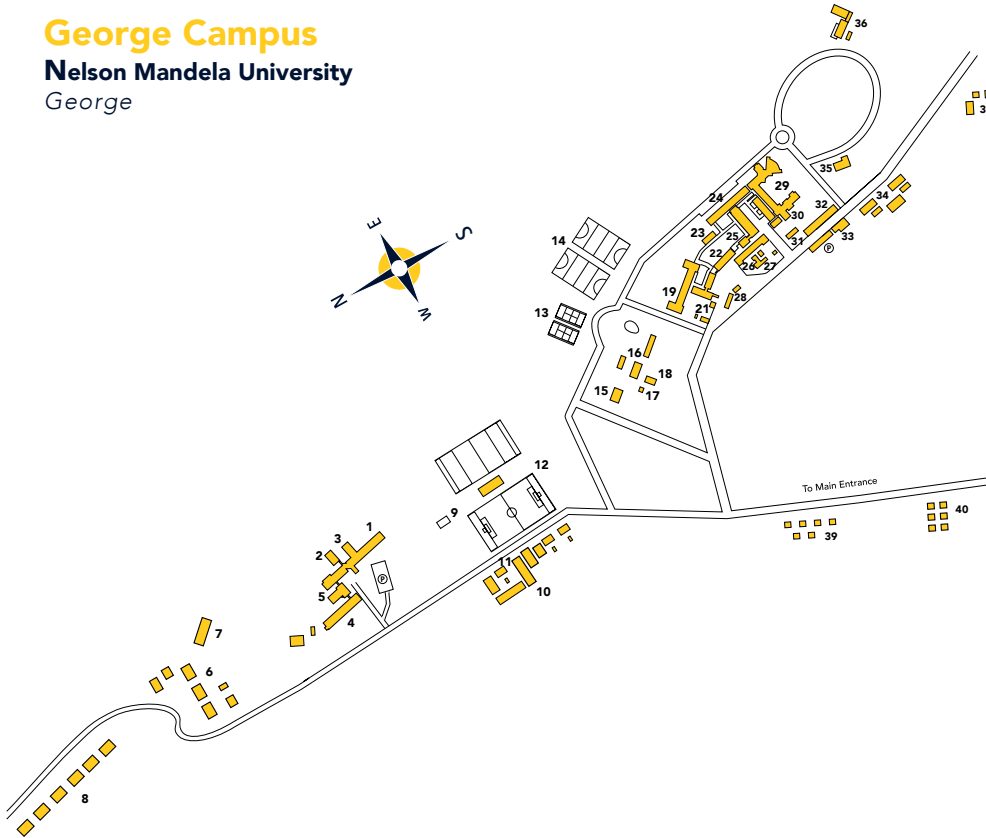

George Campus

Nelson Mandela University

George

- 1 Admin Building 331
- 2 Staff lounge
- 3 Conference Centre
- 4 Research Building 321
- 5 Research Link 332
- 6 Bavelile Hlongwa 1-5 Akkendraai 365-368
- 7 Denis Goldberg Flats (Akkerdraai) 388
- 8 Kaunda Ntunja 1-6 (Tierkop) 356-361
- 9 Cricket Nets
- 10 Arborea, Nadine Gordimer (Kamassi), Umdomi, Johnny Clegg (Phoenix), 384-386 Sindiso Magaga Heights A-D 340-344
- 11 Athenkosi Mbangatha (Stinkwood) 369
- 12 Sports Fields
- 13 Tennis Courts
- 14 Sports Fields
- 15 Residence Superintendent's House
- 16 Fitness & Aquatics Centre 313
- 17 Club House 315
- 18 Squash Courts 316
- 19 Indlovukazi Residence (Outeniqua) 306
- 20 Iziko (Dining Hall) 305
- 21 Emlanjeni (Laundry) 305
- 22 Reeva Steenkamp Residence (Kalander) 304
- 23 Lecture Venue 302
- 24 Mopani Offices & Lecture Venues 301
- 25 Main Hall
- 26 Okkraal & Kiepersol Residence 303
- 27 Assegaai Offices, Student Societies 303
- 28 Sneezeewood Residence 308, 309
- 29 Lecture Venues and Library 349
- 30 Lecture Venue 307
- 31 Campus Health 312
- 32 Babcock Building 329
- 33 Technical Services 322
- 34 Furntech 337
- 35 Fatima Meer (Pampoenkraal) 330
- 36 Sophiatown & SRC (Student Centre) 370
- 37 David Webster Residence (Ystermartiens) 362
- 38 Patula Residence 363
- 39 Richard Maponya Houses (Windheuwel) 371-383
- 40 Nathaniel Julies Residence 1-6 (De Hoek)