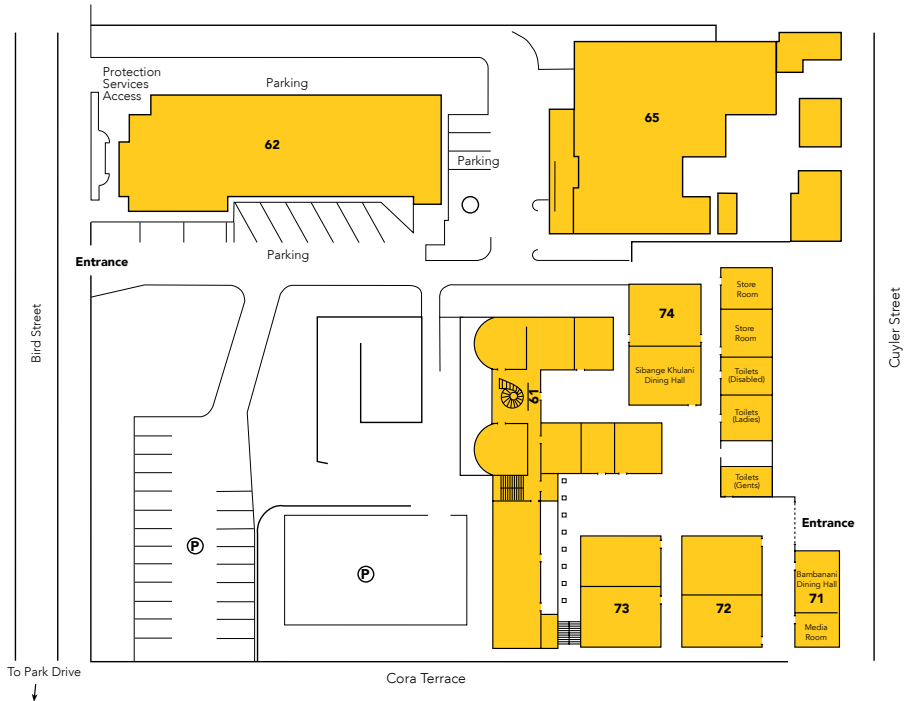

Bird Street Campus

Nelson Mandela University

Nelson Mandela Bay

↑
To city centre

- 57 Dulcie September
- 61 Endrag Building/Art Gallery
- 62 Felsted Building – Protection Services for access to this campus
- 65 Wegspring Building
- 71 Bambanani Dining Hall & Media Room
- 72,73 Art Studios
- 74 Mad Propella

Please note that buildings are numbered according to their numbers in the university's computerised record system.