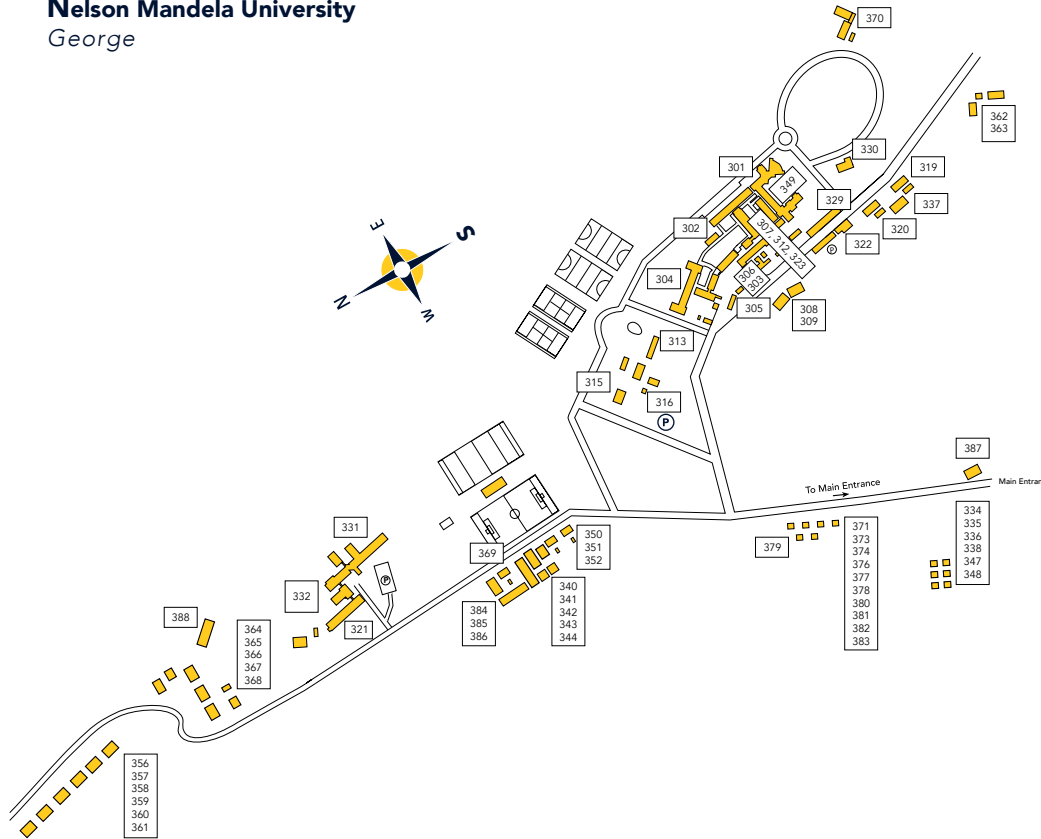

George Campus

Nelson Mandela University

George

- 301 Mopani Offices, Lecture Venues and Main Hall
- 302 Lecture Venue
- 303 Oukraal, Kiepersol Residences & Assegaai Tea Room
- 304 Indlovukazi Residence (Outeniqua)
- 305 Iziko (Dining Hall) & Emlanjani (Laundry)
- 306 Reeve Steenkamp Residence (Kalander)
- 307 Lecture Venues
- 308/9 Sneezewood Residences
- 312 Campus Health
- 313 Fitness & Aquatics Centre
- 315 Superintendent Residence
- 316 Squash Courts
- 319 Lecture Venue
- 320 Lecture Venue
- 321 Research Building
- 322 ISSO – Maintenance
- 323 Protection Services
- 329 Babcock Building
- 330 Fatima Meer Residence (Pampoenkraal)
- 331 Admin Building, Staff lounge & Conference Centre
- 332 Admin/Research Link (Forestek)
- 334–336 Nathaniel Julies Residences 1-6 (De Hoek)
- 338, 347, Nathaniel Julies Residences 1-6 (De Hoek)
- 348
- 337 Furntech Auditorium
- 340–44 Sindiso Magaga Heights (Block A-D)
- 349 Lecture Venues & Library
- 350 Quercus Residence
- 351 Matumi Residence
- 352 Kremetart Residence
- 356-361 Kaunda Ntunja 1-6 (Tierkop)
- 362 David Webster Residence (Ystermartiens)
- 363 Patula Residence
- 364–368 Bavellile Hlongwa Residences 1-5 (Akkerdraai)
- 369 Athenkosi Mbangatha Offices (Stinkwood)
- 370 Sophiatown & SRC Chambers
- 371, 373, Richard Maponya Houses (Windheuwel)
- 374, 376, 377, 378,
- 380–383
- 379 Meita Nontinam Lehlolo Residence (Windheuwel Flats)
- 384 Johnny Clegg Residence (Phoenix)
- 385 Nadine Gordimer Residence (Kamassi)
- 386 Umdoni Residence
- 387 Campus Main Entrance
- 388 Denis Goldberg Flats (Akkerdraai)