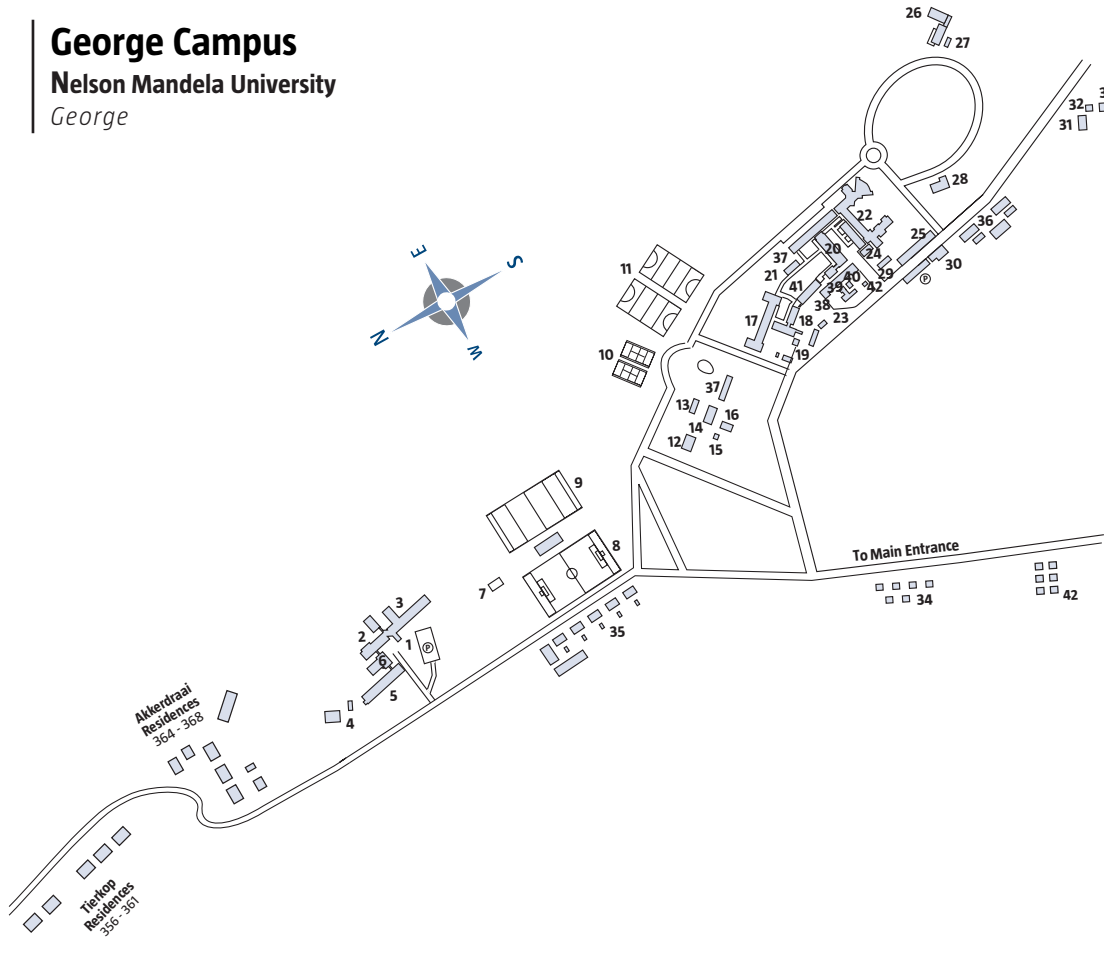

# George Campus

## Nelson Mandela University

George

- 1 Admin Building
- 2 Staff lounge
- 3 Conference Centre
- 4 Garages
- 5 Research Building
- 6 Research Link
- 7 Cricket net
- 8 Soccer field
- 9 Rugby field
- 10 Tennis courts
- 11 Hockey & Cricket fields
- 12 Residence Superintendent's house
- 13 Pool
- 14 Future gymnasium
- 15 Staff Club House
- 16 Squash court
- 17 Outeniqua Residence
- 18 Dining Hall
- 19 Laundry
- 20 Main Hall
- 21 Lecture Venue
- 22 Lecture venues and library
- 23 Sneezewood Residence
- 24 Lecture Venue
- 25 Babcock Building
- 26 Student Recreation Centre
- 27 Student Centre
- 28 Pampoenkraal
- 29 Health Centre
- 30 Technical Workshops
- 31 Ystermariens Residence
- 32 Ablution facilities
- 33 Patula Residence
- 34 Windheuvel Houses
- 35 Arbore, Kamassi, Umdoni & Phoenix Residences
- 36 Furntech
- 37 Mopani Offices & Lecture Venues
- 38 Okkraal Residence
- 39 Kiepersol Residence
- 40 Assegaai Offices, Student Societies
- 41 Kalandar Residence
- 42 De Hoek Residence