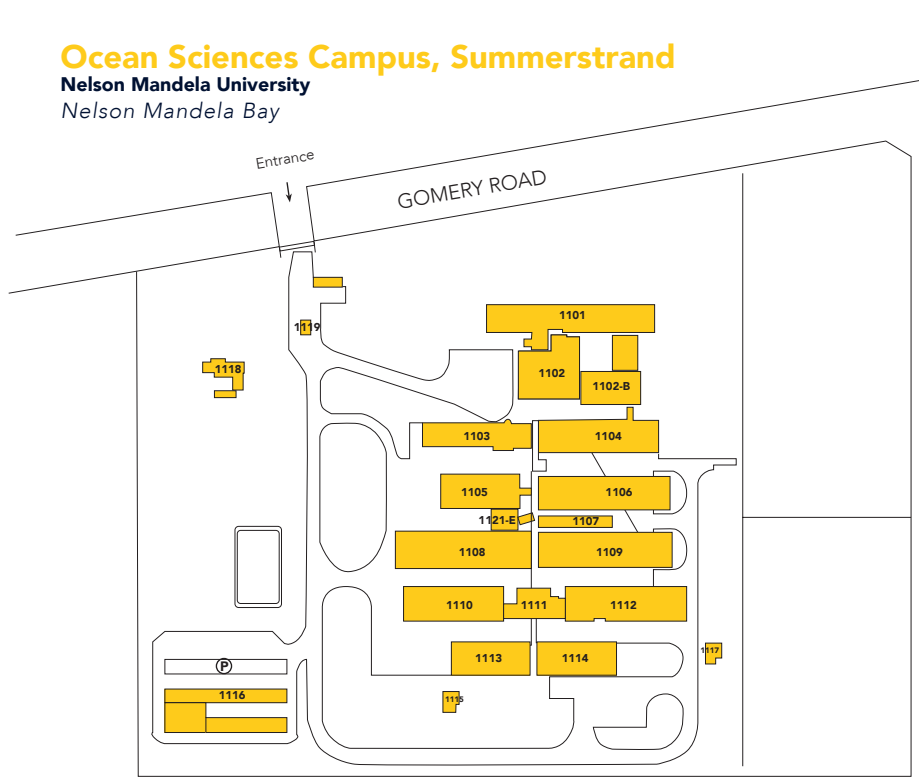

Ocean Sciences Campus, Summerstrand

Nelson Mandela University

Nelson Mandela Bay

UNIVERSITY WAY

- 1101 A Block
- 1102 B Block
- 1102-B Block Commons/Cafeteria & Conference facilities
- 1103 C Block
- 1104 D Block
- 1105 E Block
- 1106 F Block
- 1107 G Block
- 1108 H Block
- 1109 I Block
- 1110 J Block
- 1111 K Block
- 1112 L Block
- 1113 M Block
- 1114 N Block
- 1115 P Block
- 1116 Q Block
- 1117 R Block
- 1119 Entrance
- 1121-E Link